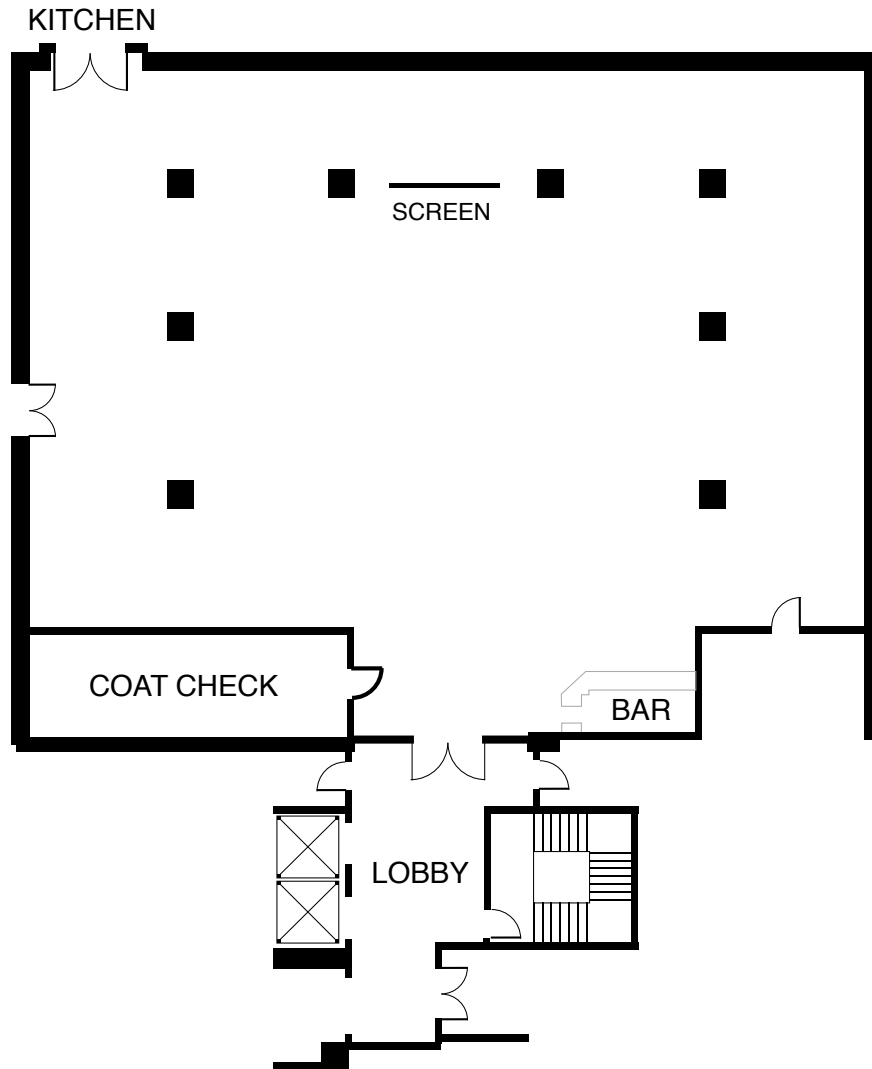

Robert Treat Hotel

Hotel of Presidents

Crystal Room

Floor Plan and Specifications

Room Sizes

Ballroom	(75' x 56')	4,425 sq. ft.
Bar Area		165 sq. ft.
Entrance Area		180 sq. ft.
Coat check		305 sq. ft.
Lobby		360 sq. ft.

Total Rentable Area

5,090 sq. ft.

Call today to schedule a personal tour with our wedding expert:

973.622.2153