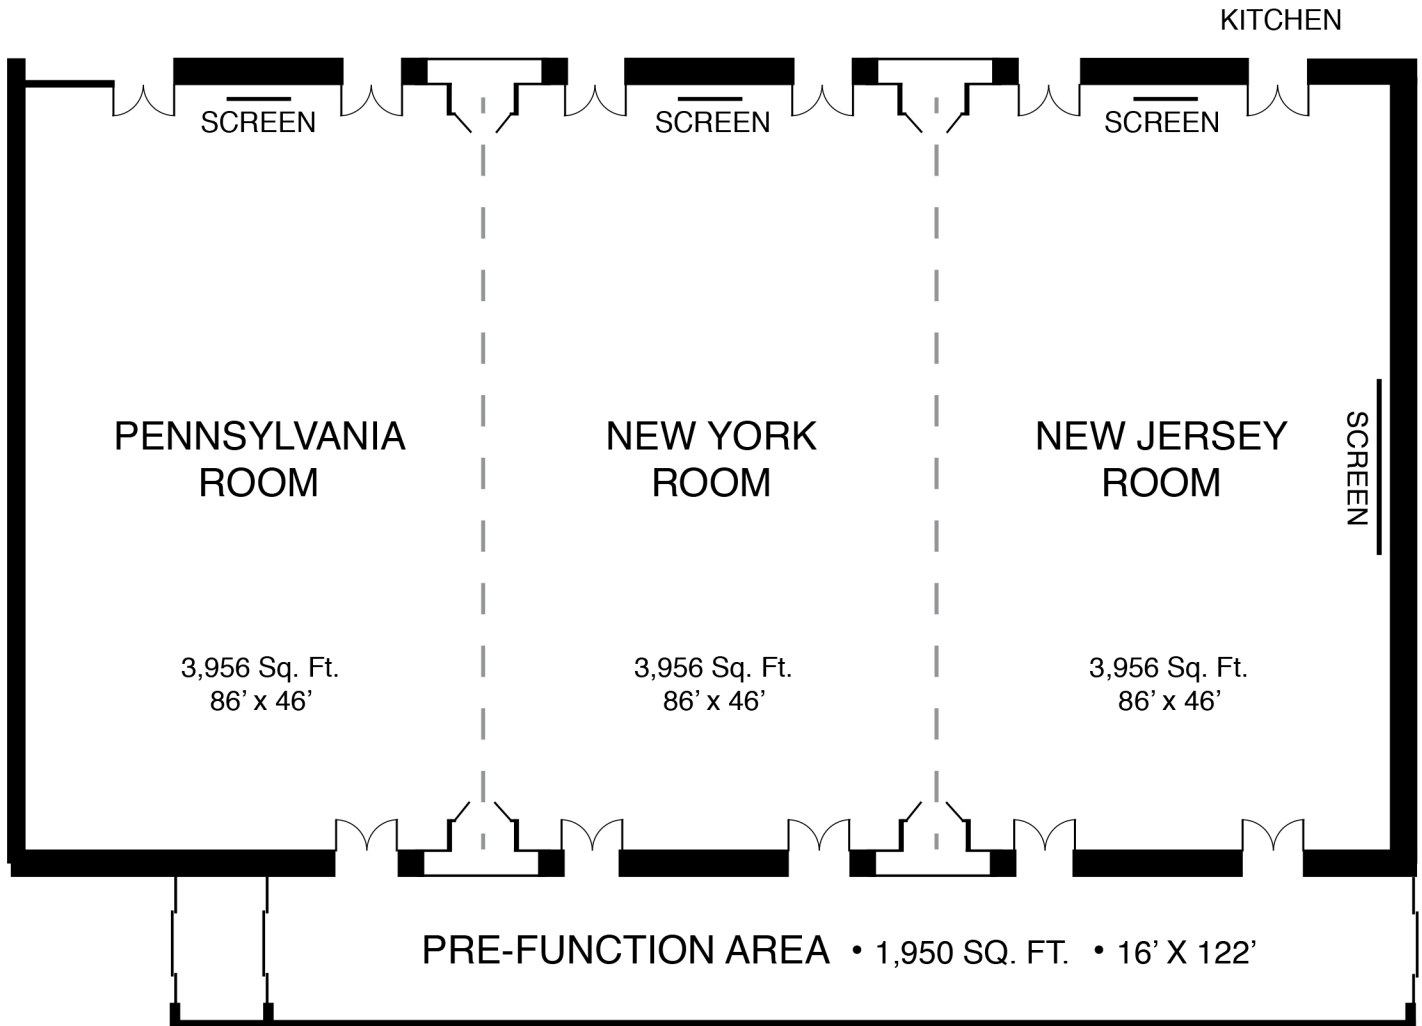

Robert Treat Hotel

Hotel of Presidents

Grand Ballroom

Floor Plan and Specifications

Room Sizes

Entire Ballroom	(86' x 138')	11,865 sq. ft.
any 1 section	(86' x 46')	3,955 sq. ft.
Pre-Function Area		1,950 sq. ft.

Total Rentable Area

13,815 sq. ft.

Call today to schedule a personal tour with our wedding expert:

973.622.2153